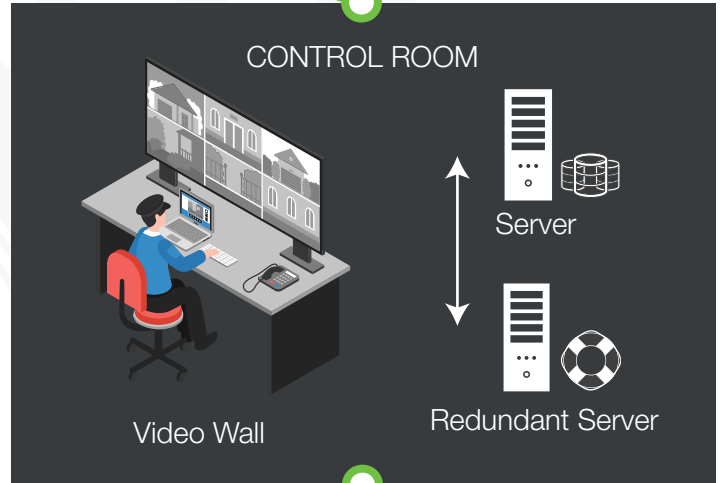

When an access control event has been detected - such as a door forced open, or a cardholder entering - the user can define a range of actions. To enhance the options available for users, doors can be allocated to a group for triggering customised actions.

TYPE: Access Control

PRODUCT: Portal Pro

PACKAGE: CathexisVision 2020.4 and later
(for Portal Pro V4.1)

INTEGRATION CAPABILITIES

- Access control and CCTV on a single platform for streamlined operation.
- Associate cameras with access control events for real-time visual identification.
- Search and filter the database to find access control events and associated video footage.
- Generate reports in CathexisVision on data received from the Portal Pro software.
- Add device to a site map.
- Create unique actions triggered by access control events, such as:
 - Record or control cameras
 - Send event info to local or off-site control rooms
 - Send email or SMS notifications
 - Play audio clips
 - Control the device

Access Control

- Valid access tags swiped and access allowed
- Invalid access tags swiped and access denied
- Door unlocked manually by operator
- Cardholder name
- Times and dates of events
- Doors closed or opened, or forced open
- Communication status with Portal Pro