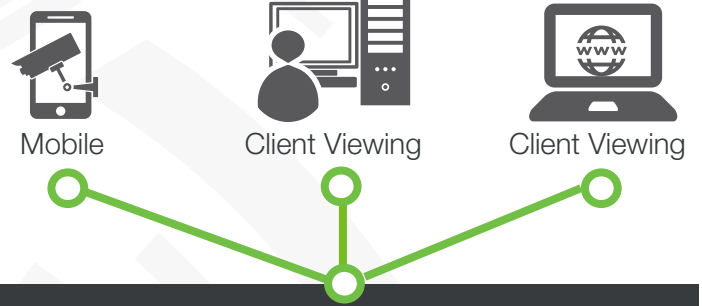

OVERVIEW

Cathexis, in partnership with Impro Technologies, has developed a powerful integration solution between the Portal Pro software and the CathexisVision video management software. This integration enables CathexisVision to receive information on general and zone events from the Portal Pro software.

The CathexisVision Impro Portal Pro integration enhances the efficiency of the operational environment and offers you an effective and valuable return on security investment.

SUMMARY

PARTNER: Impro Technologies

TYPE: Access Control

PRODUCT: Portal Pro

PACKAGE: CathexisVision 2020.4 and later
(for Portal Pro V4.1)

INTEGRATION CAPABILITIES

- Access control and CCTV on a single platform for streamlined operation.
- Associate cameras with access control events for real-time visual identification.
- Search and filter the database to find access control events and associated video footage.
- Generate reports in CathexisVision on data received from the Portal Pro software.
- Add device to a site map.
- Create unique actions triggered by access control events, such as:
 - Record or control cameras
 - Send event info to local or off-site control rooms
 - Send email or SMS notifications
 - Play audio clips
 - Control the device

Access Control

- Valid access tags swiped and access allowed
- Invalid access tags swiped and access denied
- Door unlocked manually by operator
- Cardholder name
- Times and dates of events
- Doors closed or opened, or forced open
- Communication status with Portal Pro